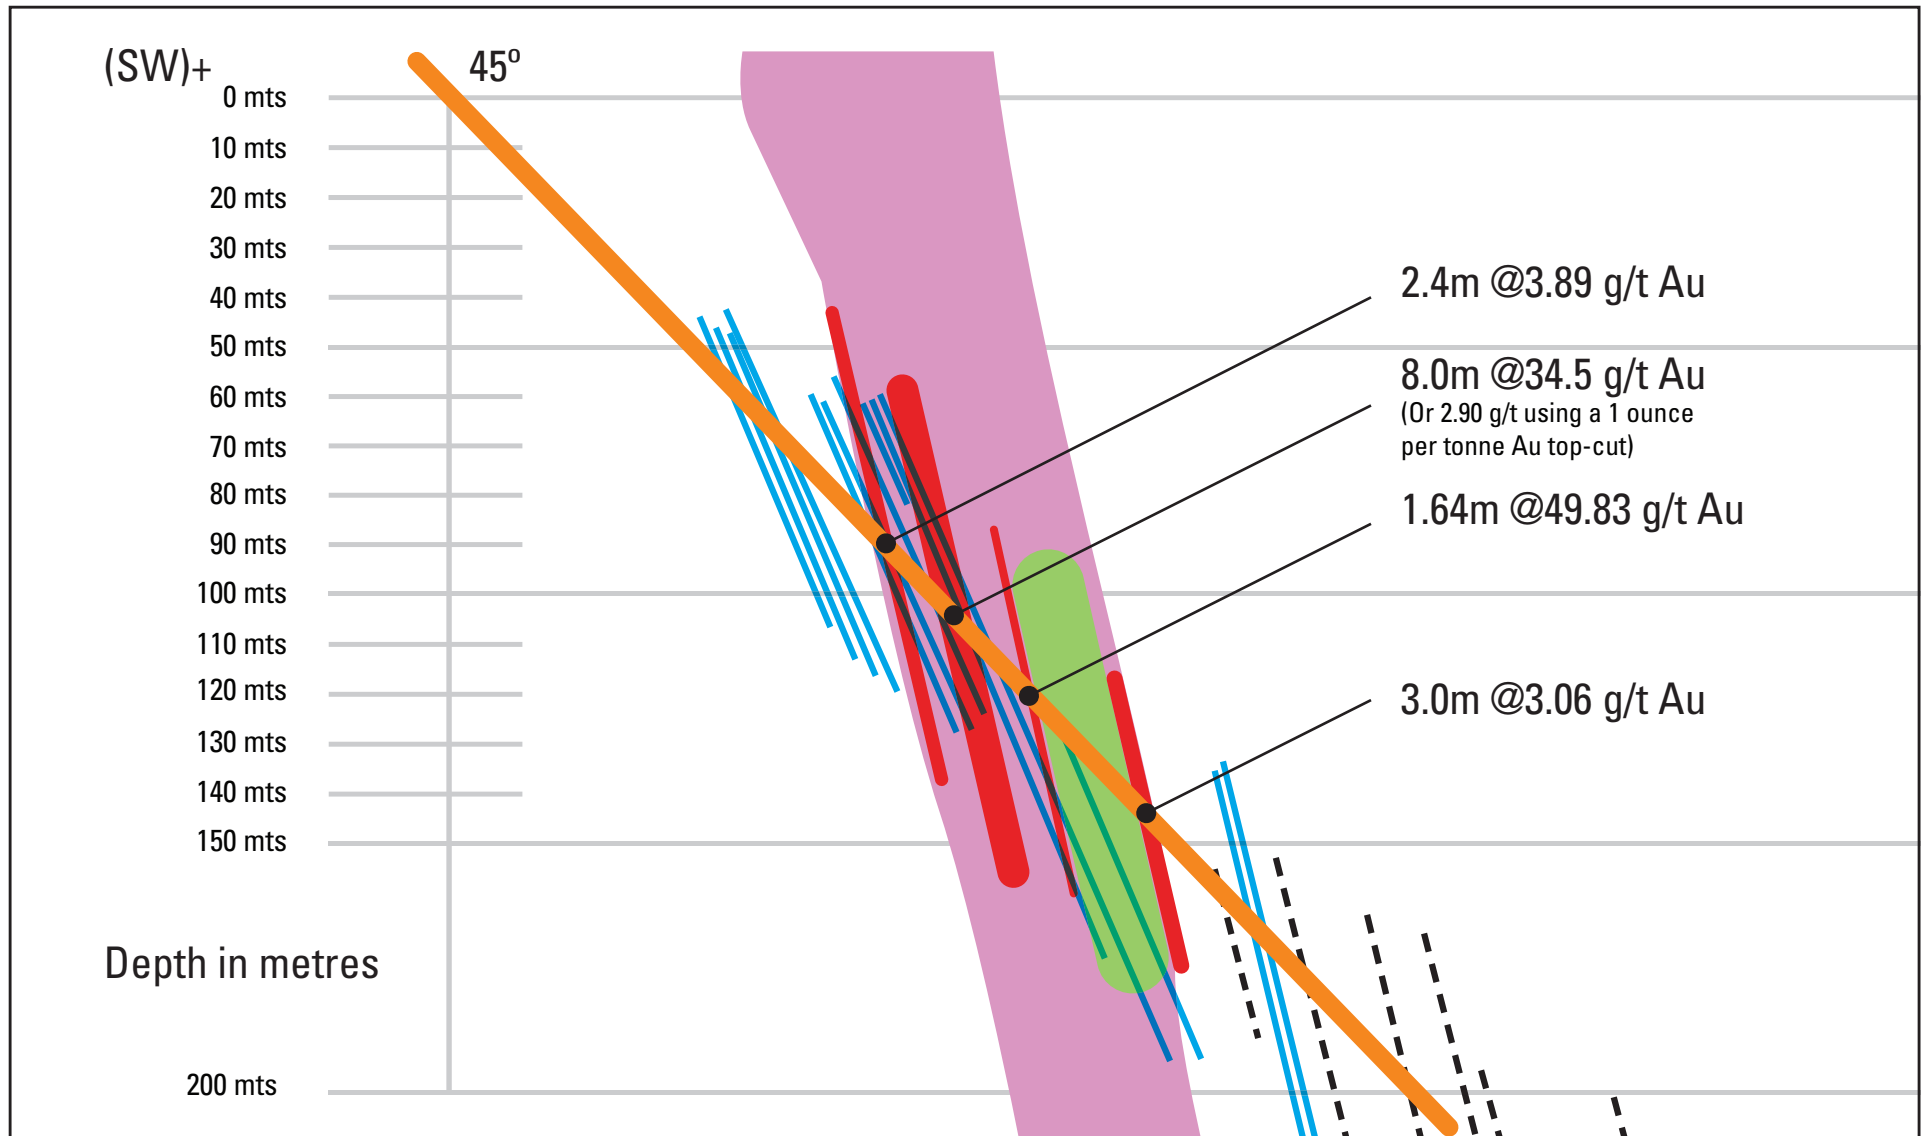

19-04 CROSS SECTION LOOKING TO 335°

LEGEND

 Zone of Mineralization

 Interpreted Gold Zone

 Folded Mafic Unit

 45° Drill Path

 Magnetite

 Strong Foliation (Bleach bands)